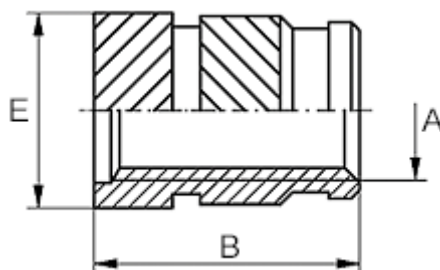

Data Sheet

Article number: 12861000060800
Description: KLEE-coil 861 000 060.800
M6 Brass

Measures

Female thread A	= M6
Length B	= 9.5
Min distance to edge	= 3.0
Outer diameter E	= 8.6
Recommended bore diameter W +0.1	= 8.0